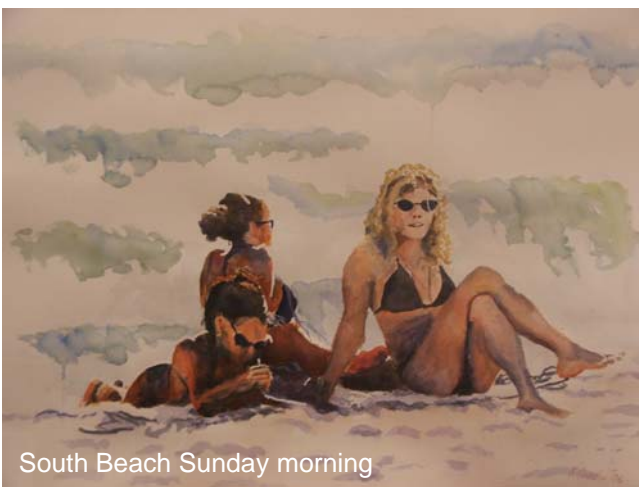

Featured Artist:

Kathy Durdin

How much is that doggy?

Reception:
Thur., Apr. 12
5:30 to 7:00 p.m.

South Beach Sunday morning

Girls love to paint

Kotler Art Gallery

**Everyone
Welcome.
Bring a Friend!**